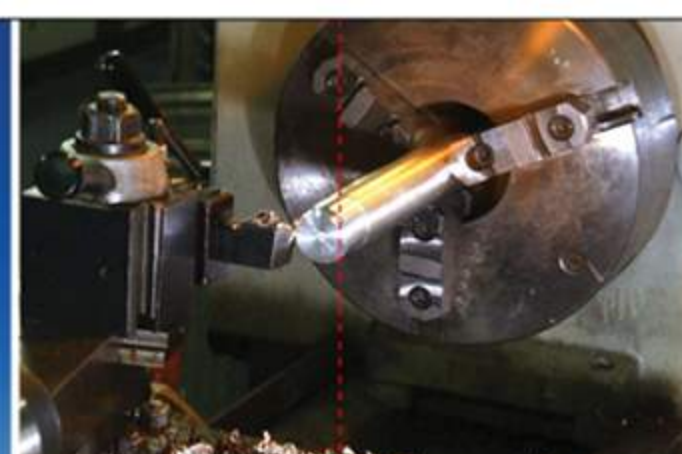

ABOUT US

Behsaz Machine Company was initially founded in 1986 in purpose of servicing and repairing the Dairy machinery of factories throughout the country.

The company started manufacturing the equipment soon after 1989 such that became a leading in providing installations for the Dairy, Juice and Soft drink industries after a short while.

With more than two decades of experience, employment of modern technology and also with cooperation of GEA AHLBORN Company of Germany Behsaz Machine is considered as a reliable producer of Dairy and Beverages equipment.

Behsaz Machine's installation and equipment enjoy an excellent reputation throughout the country and they have also been exported to overseas markets where high standards have to be observed.

PRODUCTS & SERVICES

- Various Types of mono-section and multi-sections Heat-Exchanger systems used in the Dairy, Fruit Juice & Paint Industries
- Pasteurizing Systems, 300-25,000 L/hr Capacity (manual, semi-automatic, fully automatic PLC)
- High Pressure Homogenizing Systems, 700-10,000 L/hr Capacity
- Membrane Processes (UF,RO)
- Behmix Turbo Digi System in gas taking of Soft Drinks
- Various Filters of Liquids and Water Filters
- Blender, Finisher, Deodorizing Units
- Various Centrifugal Electro-Pumps
- Executing Various Lines of CIP (manual, semi-automatic, and fully automatic)
- Planning and Executing Production Lines of Food Industries

CONTACT US

info@behsaz-machine.com
iran-central@behsaz-machine.cm

Tel: (+98) 229422 6431-4
Fax: (+98) 229422 6435

We do everything to gain your satisfaction!